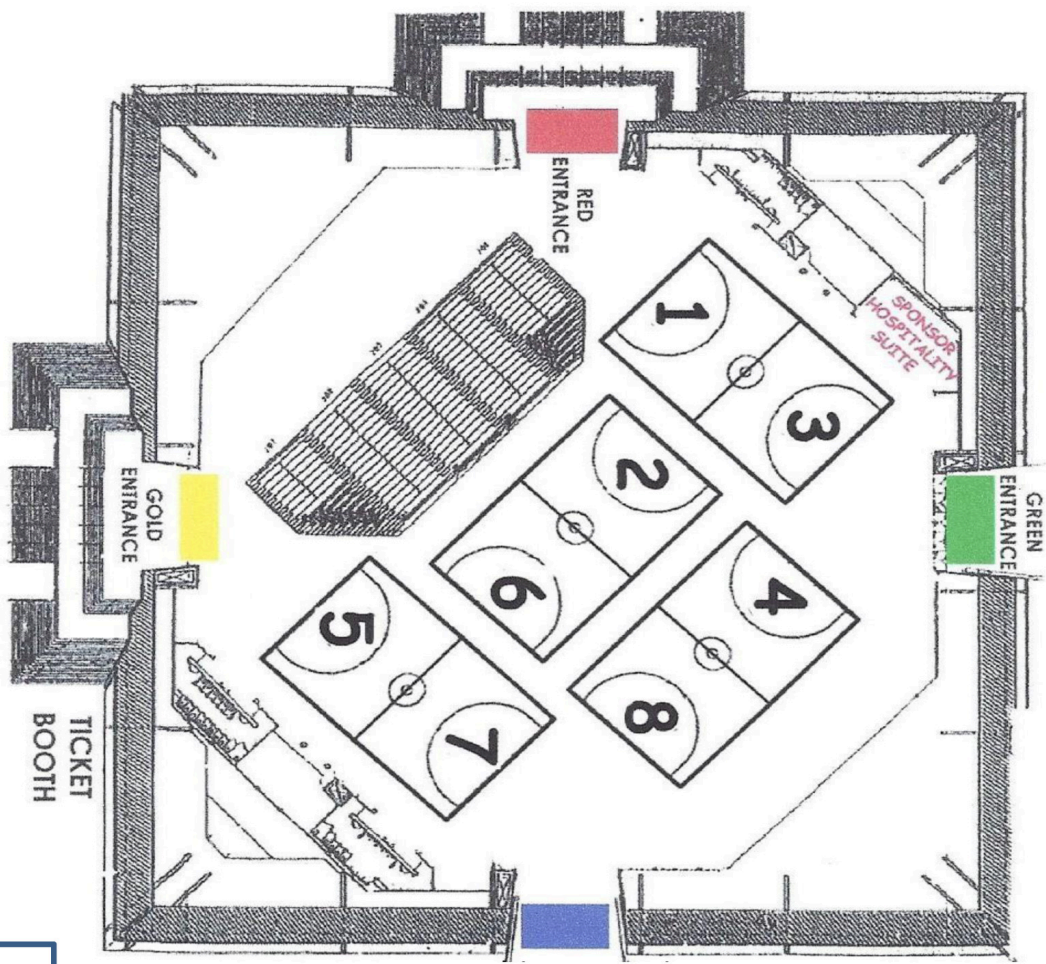

PALO VERDE AVE (1/4 mile east of Pyramid)

ATHERTON STREET

### The Pyramid – Cal State Long Beach (6000 E. Atherton St., Long Beach, CA 90815)

PARKING LOT G11

Parking Structure

MERRIAM WAY

G9

G8

G7

Parking permits required and can be purchased for \$12 in parking lot G11. Parking dispensers are located at the bottom of the gold entrance stairs.